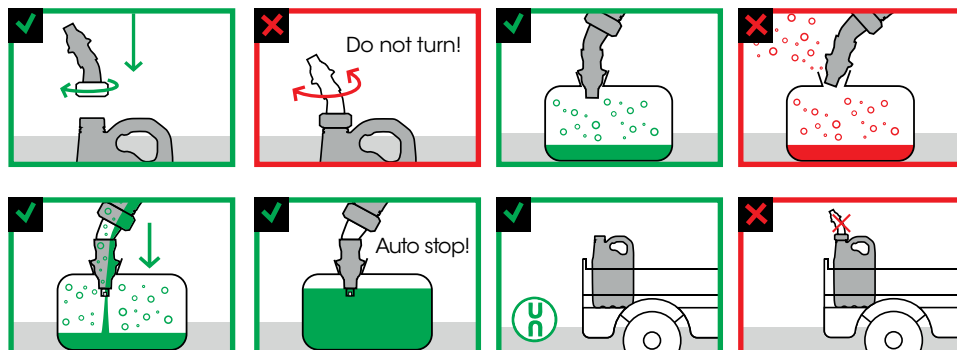

### Unique vapour return system

Because of the unique vapour return system the Autofiller protects you and your environment against unnecessary direct contact with the fuel. This is because the complete sealing on every tank prevents any fumes from escaping. The gasoline fumes from the tank are sucked into the fuel can, when the tank is full the Autofiller automatically cuts out - meaning you will never have to spill again!