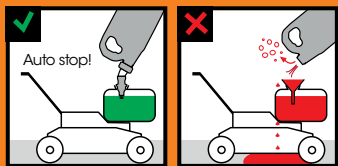

# Autofiller for Aspen 5 litre can

The Autofiller helps you to fill up your tank easily, without spillage or getting any fuel on your hands or clothing. When your tank is full, the Autofiller stops automatically!

#### The advantages:

- Stops automatically when the tank is full.
- Fits on any tank opening, including quick release systems.
- Unique vapour return system as a result of the rubber collar surrounding the tank.
- Separate air/petrol division ensures gradual fill up.
- No petrol spillage; the rubber collar prevents the petrol from spilling from the tank.
- Made of 100% recyclable solid POM plastic, ensuring long durability.
- The Viton seal is guaranteed to withstand any kind of petrol.
- Fits perfectly on the Aspen 5 litre fuel can, can be rotated in any direction.
- Maintenance free and replaceable rubber parts.